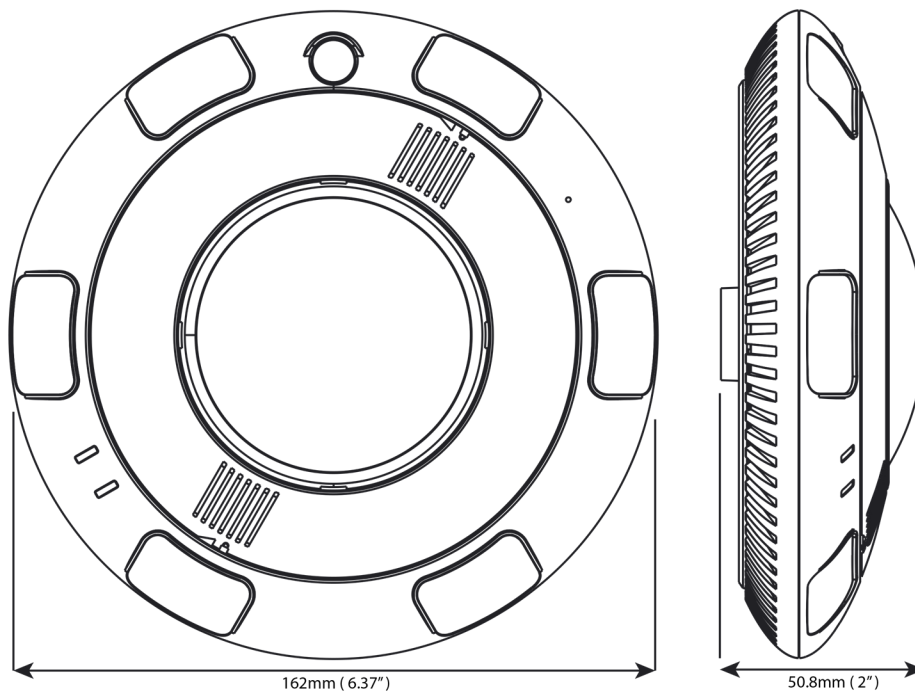

Head Office and Plant

Via della Scienza 50
41122 Modena—Italy
Tel.: +39 059 289811
Fax: +39 059 289860
www.techboardgroup.com

Security Division

Tel. +39 059 289899
Fax + 39 059 289860
www.syac-tb.com

Heartbeat Mechanism	Support
Storage	Local Storage, NAS Storage, SD card Storage
Privacy Masking	5 region, area size can be set
Character Display	Time, date, channel nuber, channel name and custom text
Security	Password protection, support for multi-level user group management, custom permissions
Power Supply	DC12V/PoE
Power	5W (IR Led OFF); 8W (IR Led ON)
Working Temperature	-20°C ~ +60°C
Humidity	90% RH Max (non-condensing)
Protection Level	IP66
Installation	Wall-mounted /Ceiling
Size	Φ 160*46.8 cm
Weight	700g