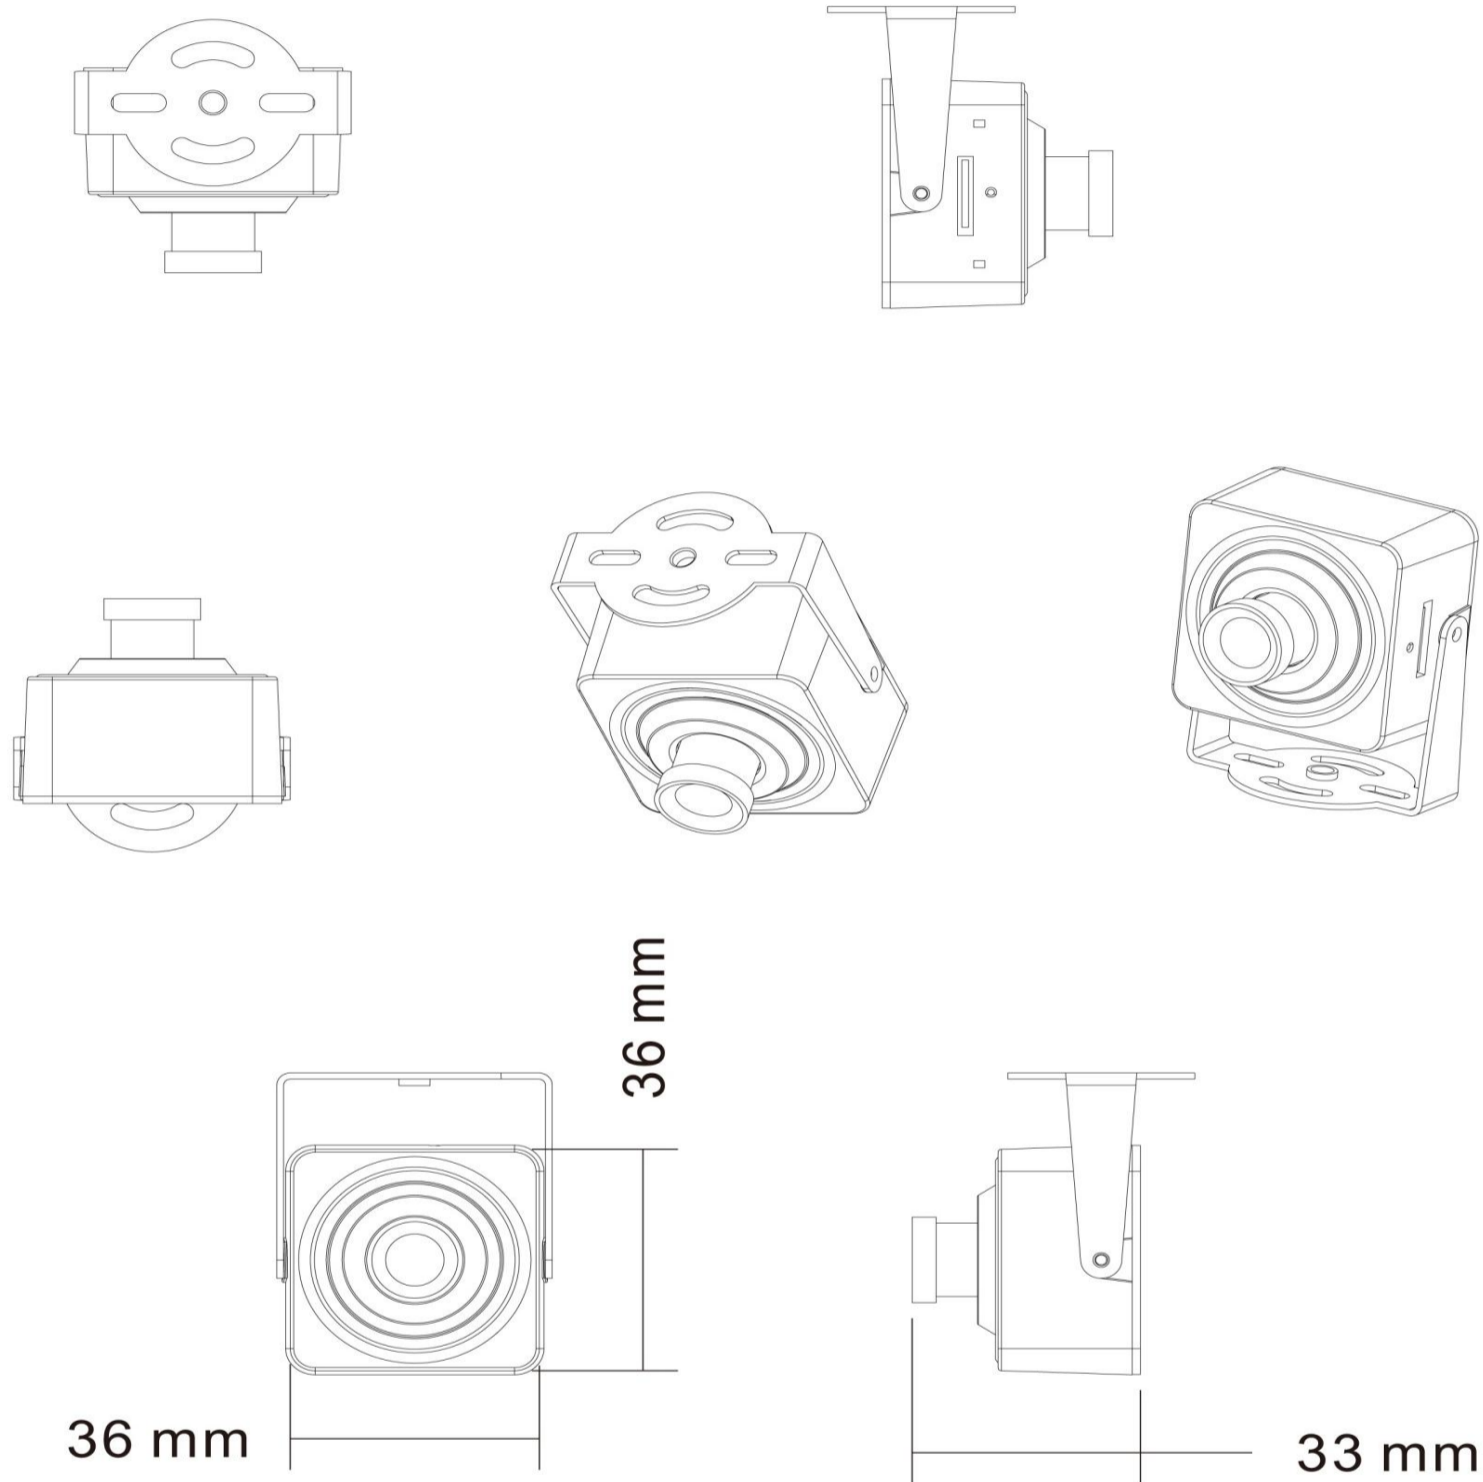

N3CS2-W

2 Mpx Box Mini WI-FI network camera

MECHANICAL DRAWINGS