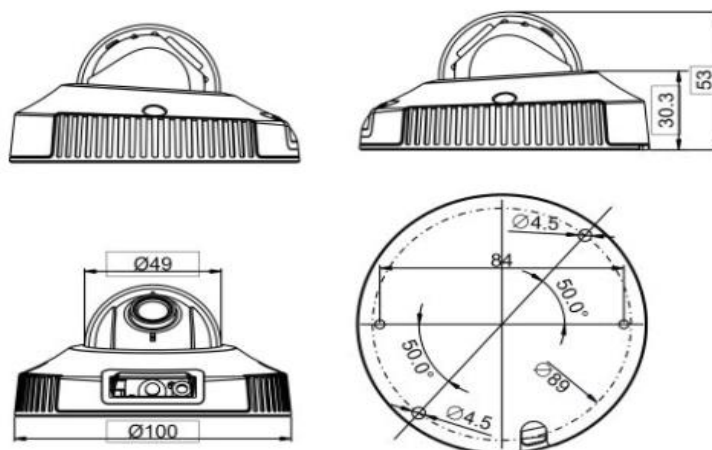

N2DS4F3RV

4 Mpx IP Vandalproof WDR IR Mini Dome camera for indoor

MECHANICAL DRAWINGS