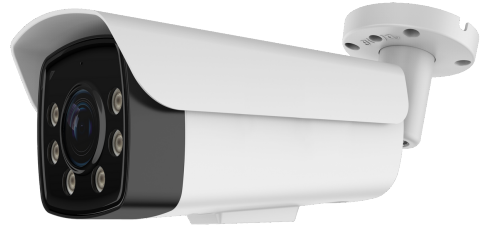

BULLET IP CAMERAS

Pro IP Camera

- DIGIEYE CAM SY-N8B8Z-WR6

Accessories

	B116 Juntion plastico		B265 Staffa parete		PB14146 Juntion plastico		B320 Juntion metallo
---	-----------------------------	---	-----------------------	---	--------------------------------	---	----------------------------

Specification

Camera	
Image Sensor	1/2.8" SONY Starvis Back-illuminated CMOS sensor
Resolution	8MP
Effective Pixels	3864(H)*2192(V)
Compression	H.264/H.264+/H.265/H.265+/JPEG/AVI /MJPEG
Audio Compression	G711A/U,AAC
TV System	PAL/NTSC
Electronic Shutter Time	Auto: PAL 1/25-1/10000Sec; NTSC 1/30-1/10000Sec
Minimun Illumination	Color: 0.01 lux@F1.6, AGC ON; B/W : 0 lux with IR
S/N Ratio	≥52dB
Scanning System	Progressive
Video Output	Network
Reset Button	Optional
Lens	
Focus Length	2.7-13.5mm Motor Zoom
Focus Control	Auto
Lens Type	Auto
Pixels	8MP
Night Vision	
Infrared LED	42μ x 6PCS
Infrared Distance	60M
IR Status	Auto Control
IR Power On	Smart, Manual & Timed mode

Material	Aluminum & SECC & PC
Dimension (WxHxD)	109x106x220 mm
Color	White
Operating Temperature	-20°C - +60°C
Humidity	< 95% RH