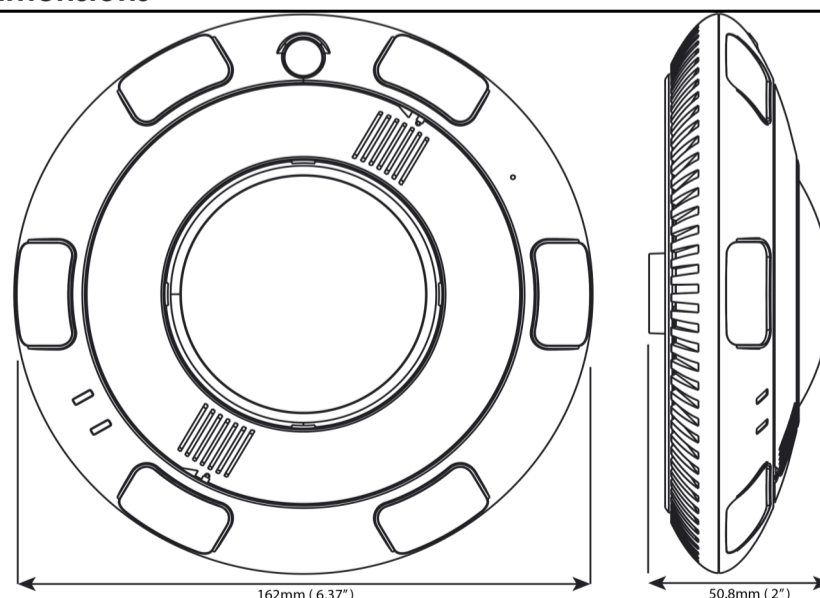

Dimensions

TECHBOARD
Head Office and Plant
Via della Scienza 50
41122 Modena—Italy
Tel.: +39 059 289811
Fax: +39 059 289860
www.techboard.it

SYAC-TB
Security Division
Area Science Park
Trieste - Italy
Tel. +39 059 289899
Fax +39 059 289860
www.syac-tb.com

NPOWER-TB
Divisione Energia
Via della Scienza 50
41122 Modena - Italia
Tel.: +39 059 289811
Fax: +39 059 289861
www.npower-tb.com