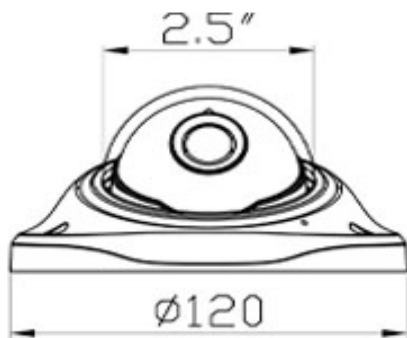

A3DM3FRV-B

Analog HD Mini Dome for indoor/outdoor with IR
MECHANICAL DRAWINGS

Head Office and Plant
Via della Scienza 50
41122 Modena—Italy
Tel.: +39 059 289811
Fax: +39 059 289860
www.techboard.it

Security Division
Area Science Park
Trieste - Italy
Tel. +39 059 289899
Fax +39 059 289860
www.syac-tb.com