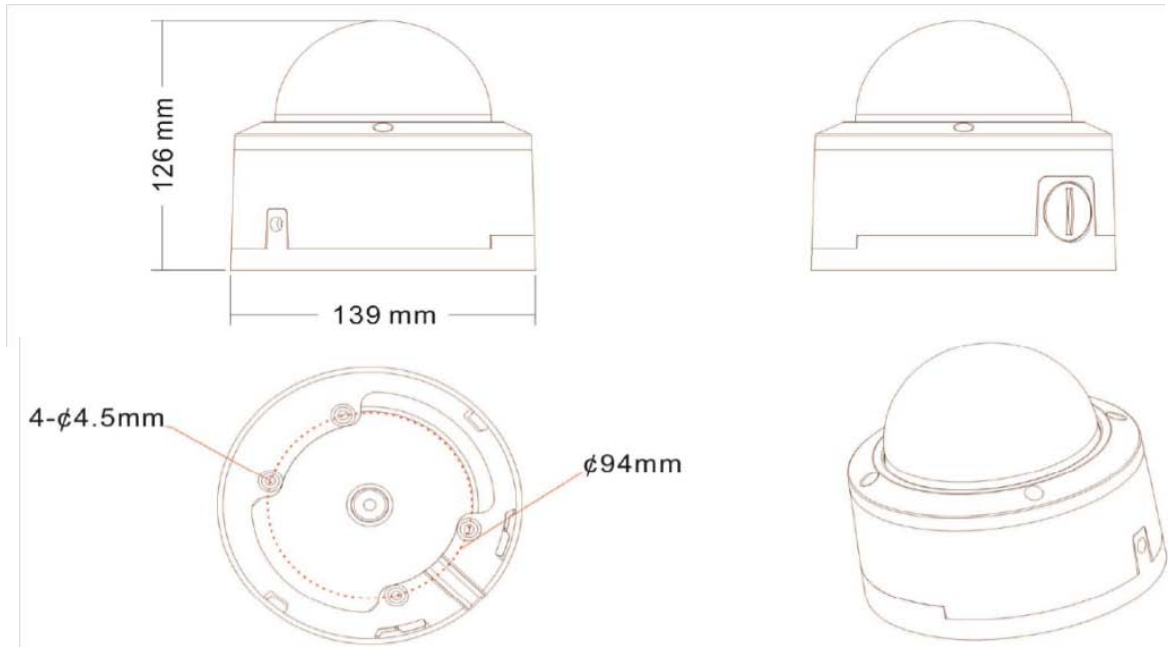

MECHANICAL DRAWINGS