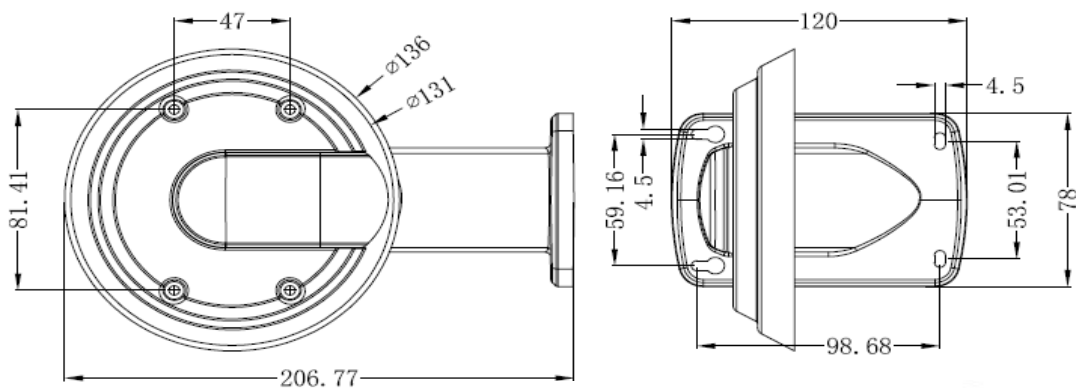

A3DM312RV-D

Analog HD Dome for indoor/outdoor with IR KEY FEATURES

- AHD/CVI/TVI/CVBS multi-standard video output
- Resolution 1080P(HD) / 960H(CVBS)
- True Day/Night with ICR
- Integrated IR LEDs reaching up to 20m IR distance
- 2.8 -12mm Vari-Focal IR Corrected Lens
- OSD with UTC control
- BLC / HLC / 2D-3D DNR / Digital WDR
- Vandal-proof and weather-proof (IP66)

TECHNICAL SPECIFICATIONS

Video Output Mode	4 in 1 (AHD / CVI / TVI / CVBS)
Camera	
Image Sensor	1/2.9" SONY 2.4MP CMOS (IMX323)
DSP	NVP2441H
Image Resolution	1080P / 960H
Effective Pixels	1920*1080
TV System	PAL/NTSC
Electronic Shutter	1/25s~1/50,000s , 1/30s~1/60,000s
S/N Ratio	≥50dB
Scanning System	Progressive Scan
Lens	
Focus Length	2.8-12mm
Focus Control	Manual
Lens Type	Manual
Pixels	3M Pixels
Motor Iris Support	NO
Night Vision	
Infrared LED	14μ x 18PCS
Infrared Distance	20M
IR Status	Under 10 Lux by CDS
IR Power On	CDS Motor Control
Camera Features	
Day/Night	YES
OSD Menu Language	YES
White Balance	Motor / MANUAL
Gain Control	Motor
Noise Reduction	3DNR
Picture Adjustment	YES
WDR	YES
OSD Support	YES
UTC	YES
General	
Housing	IP66
Bracket	Option, SYB-CK-AB181*
Dual Voltage	NO
IR Cut Filter	YES
Heater	NO
Operation Temperature	-10°C ~ +50°C RH95% Max
Storage Temperature	-20°C ~ +60°C RH95% Max
Power Source	DC12V±10%, 500mA
Dimension	∅ 139 x 122(H) mm
Weight	800g

MECHANICAL DRAWINGS

* OPTION BRACKET SYB-CK-AB181

Head Office and Plant
Via della Scienza 50
41122 Modena—Italy
Tel.: +39 059 289811
Fax: +39 059 289860
www.techboard.it

Security Division
Area Science Park
Trieste - Italy
Tel. +39 059 289899
Fax + 39 059 289860
www.syac-tb.com